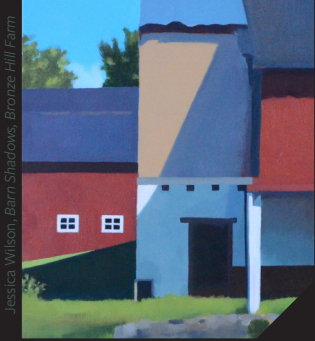

Mary MacDonnell, Autumn at the Barns of Silverbrook Farm

Jessica Wilson, Barn Shadows, Bronze Hill Farm

Cindy Bridgman, Summer Day, Ballina Farm

“ART OF CONSERVATION”

Works by Loudoun Sketch Club

Join us at the Barn at Silverbrook Farm
15286 Woodgrove Rd, Purcellville, VA

OCTOBER 29, 2017 12:00PM-5:00PM

**dress for the weather*

An exhibition of works by Loudoun Sketch Club
of Virginia Properties in Easement with the Land Trust of Virginia

Visit www.landtrustva.org
or www.loudounsketchclub.com
for more information